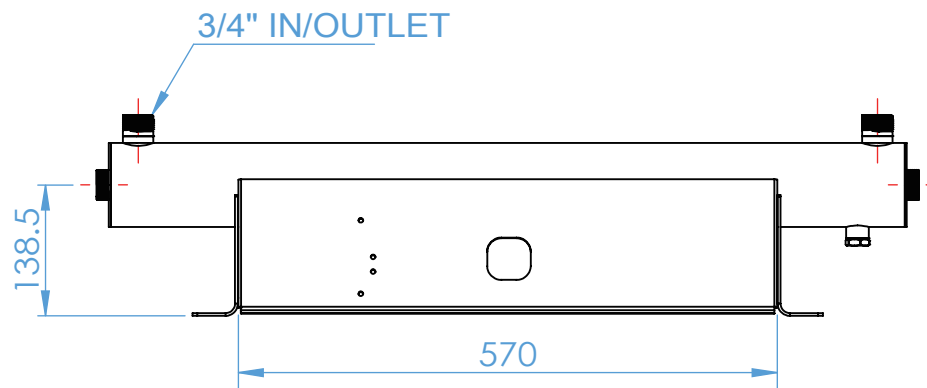

AQUA PRO®	MODEL	UV12GPM-HT	SCALE	1 : 8
	MATERIAL	SUS 304	UNIT	mm
	SURFACEL		VERSION	A
	DATE		DRAWING NO.	

AQUA PRO®	MODEL	UV12GPM-HT	SCALE	1 : 8
	MATERIAL	SUS 304	UNIT	mm
	SURFACEL		VERSION	A
	DATE		DRAWING NO.	

AQUA PRO®	MODEL	UV12GPM-H	SCALE	1 : 8
	MATERIAL	SUS 304	UNIT	mm
	SURFACEL		VERSION	A
	DATE		DARWING NO.	