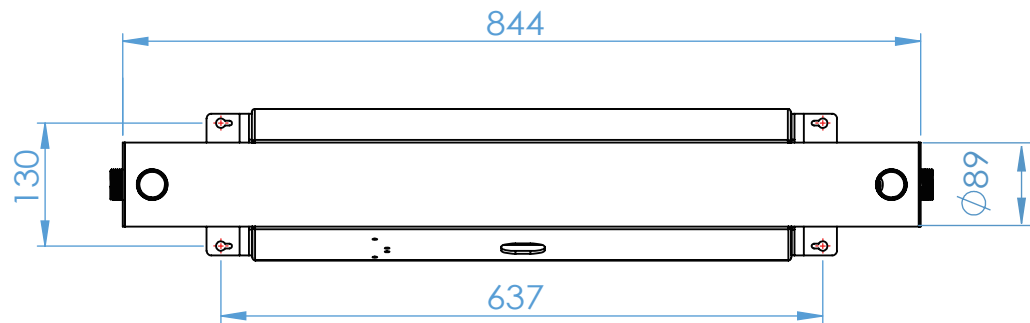

AQUA PRO®	MODEL	UV12GPM-HT	SCALE	1 : 8
	MATERIAL	SUS 304	UNIT	mm
	SURFACEL		VERSION	A
	DATE		DRAWING NO.	

AQUA PRO®	MODEL	UV12GPM-HT	SCALE	1 : 8
	MATERIAL	SUS 304	UNIT	mm
	SURFACEL		VERSION	A
	DATE		DRAWING NO.	

AQUA PRO®	MODEL	UV12GPM-H	SCALE	1 : 8
	MATERIAL	SUS 304	UNIT	mm
	SURFACEL		VERSION	A
	DATE		DARWING NO.	