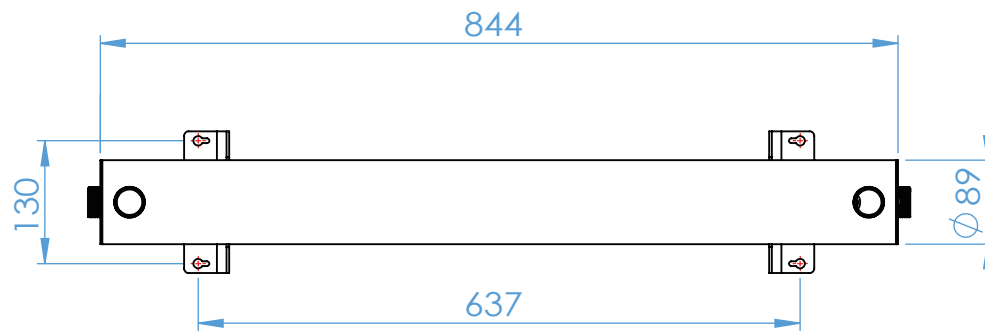

AQUA PRO®	MODEL	UV12GPM-HT	SCALE	1 : 8
	MATERIAL	SUS 304	UNIT	mm
	SURFACEL		VERSION	A
	DATE		DRAWING NO.	

AQUA PRO®	MODEL	UV12GPM-HT	SCALE	1 : 8
	MATERIAL	SUS 304	UNIT	mm
	SURFACEL		VERSION	A
	DATE		DRAWING NO.	

AQUA PRO®	MODEL	UV12GPM-H	SCALE	1 : 8
	MATERIAL	SUS 304	UNIT	mm
	SURFACEL		VERSION	A
	DATE		DARWING NO.	