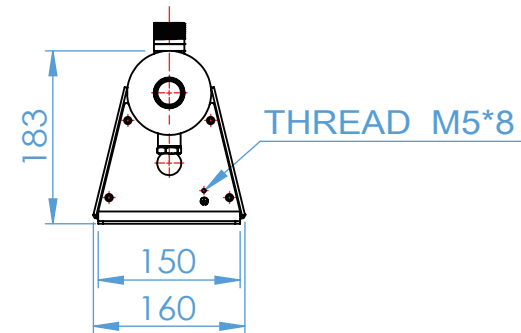

AQUA PRO®	MODEL	UV12GPM-HT	SCALE	1 : 8
	MATERIAL	SUS 304	UNIT	mm
	SURFACEL		VERSION	A
	DATE		DRAWING NO.	

AQUA PRO®	MODEL	UV12GPM-HT	SCALE	1 : 8
	MATERIAL	SUS 304	UNIT	mm
	SURFACEL		VERSION	A
	DATE		DRAWING NO.	

AQUA PRO®	MODEL	UV12GPM-H	SCALE	1 : 8
	MATERIAL	SUS 304	UNIT	mm
	SURFACEL		VERSION	A
	DATE		DARWING NO.	