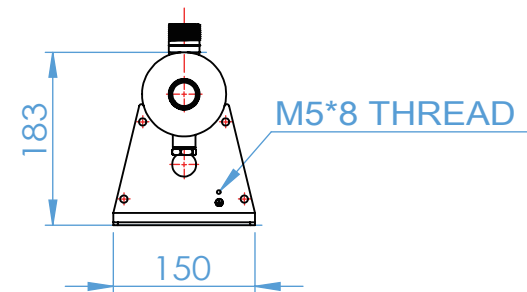

AQUA PRO®	MODEL	UV12GPM-HT	SCALE	1 : 8
	MATERIAL	SUS 304	UNIT	mm
	SURFACEL		VERSION	A
	DATE		DRAWING NO.	

AQUA PRO®	MODEL	UV12GPM-HT	SCALE	1 : 8
	MATERIAL	SUS 304	UNIT	mm
	SURFACEL		VERSION	A
	DATE		DRAWING NO.	

AQUA PRO®	MODEL	UV12GPM-H	SCALE	1 : 8
	MATERIAL	SUS 304	UNIT	mm
	SURFACEL		VERSION	A
	DATE		DARWING NO.	