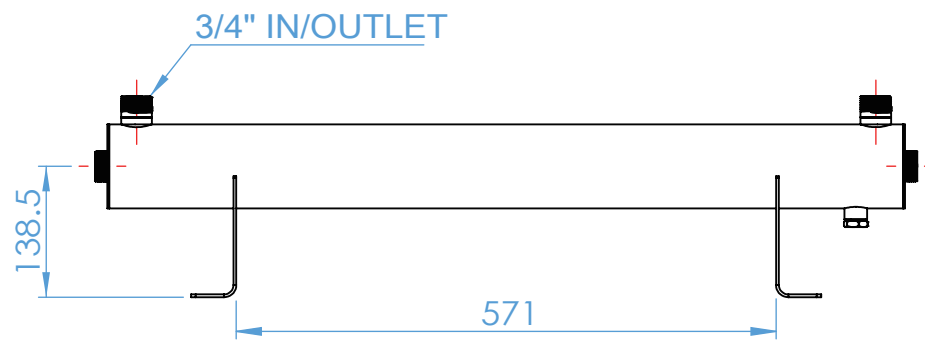

AQUA PRO®	MODEL	UV12GPM-HT	SCALE	1 : 8
	MATERIAL	SUS 304	UNIT	mm
	SURFACEL		VERSION	A
	DATE		DRAWING NO.	

AQUA PRO®	MODEL	UV12GPM-HT	SCALE	1 : 8
	MATERIAL	SUS 304	UNIT	mm
	SURFACEL		VERSION	A
	DATE		DRAWING NO.	

AQUA PRO®	MODEL	UV12GPM-H	SCALE	1 : 8
	MATERIAL	SUS 304	UNIT	mm
	SURFACEL		VERSION	A
	DATE		DARWING NO.	